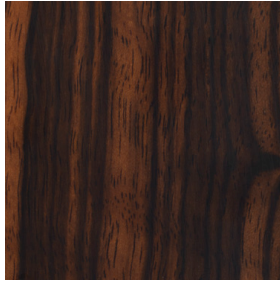

WIRED GREY OAK CERUSE

SANDBLASTED NATURAL OAK CERUSE

SANDBLASTED FUMED OAK CERUSE

SANDBLASTED OLIVE OAK CERUSE

SANDBLASTED MINK OAK CERUSE

SANDBLASTED DARK VINEGAR OAK CERUSE

WALNUT

GRAPHITE WALNUT

GREIGE WALNUT

LIGHT WALNUT CERUSE

OILED WALNUT

MADURO

IMAGES ARE INTENDED ONLY TO SHOW PATTERN AND COLOR REPRESENTATION OF MATTALIANO WOOD FINISHES. PLEASE VISIT OR CONTACT ONE OF OUR SHOWROOM REPRESENTATIVES TO REQUEST WOOD FINISH SAMPLES FOR A BETTER REPRESENTATION OF THE SPECIES. PLEASE KEEP IN MIND WOOD IS A NATURAL MATERIAL. THERE MAY BE COLOR AND GRAIN VARIATIONS.

LACQUER

MACASSAR

BASALT BROWN LACQUER

BLACK SABLE LACQUER

MACASSAR

GOLD LEAF

12K WHITE GOLD LEAF ON WOOD

12K WHITE GOLD GILDED IRON

22K YELLOW GOLD LEAF ON WOOD

22K YELLOW GOLD GILDED IRON

BLACKENED WROUGHT IRON

VELLUM

AGED VELLUM

NATURAL VELLUM

BLANC VELLUM

IMAGES ARE INTENDED ONLY TO SHOW PATTERN AND COLOR REPRESENTATION OF MATTALINO WOOD FINISHES. PLEASE VISIT OR CONTACT ONE OF OUR SHOWROOM REPRESENTATIVES TO REQUEST WOOD FINISH SAMPLES FOR A BETTER REPRESENTATION OF THE SPECIES. PLEASE KEEP IN MIND WOOD IS A NATURAL MATERIAL. THERE MAY BE COLOR AND GRAIN VARIATIONS.