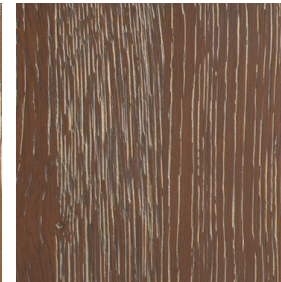

MATTALIANO

FINISHES [RESIDENTIAL & CONTRACT]

OAK

WIRED NATURAL OAK CERUSE

WIRED FUMED OAK CERUSE

WIRED OLIVE OAK CERUSE

WIRED MINK OAK CERUSE

WIRED DARK VINEGAR OAK CERUSE

WIRED GREY OAK CERUSE

SANDBLASTED NATURAL OAK CERUSE

SANDBLASTED FUMED OAK CERUSE

SANDBLASTED OLIVE OAK CERUSE

SANDBLASTED MINK OAK CERUSE

SANDBLASTED DARK VINEGAR OAK CERUSE

WALNUT

GRAPHITE WALNUT

GREIGE WALNUT

LIGHT WALNUT CERUSE

OILED WALNUT

MADURO

IMAGES ARE INTENDED ONLY TO SHOW PATTERN AND COLOR REPRESENTATION OF MATTALIANO WOOD FINISHES. PLEASE VISIT OR CONTACT ONE OF OUR SHOWROOM REPRESENTATIVES TO REQUEST WOOD FINISH SAMPLES FOR A BETTER REPRESENTATION OF THE SPECIES. PLEASE KEEP IN MIND WOOD IS A NATURAL MATERIAL. THERE MAY BE COLOR AND GRAIN VARIATIONS.

22K YELLOW GOLD LEAF ON WOOD

22K YELLOW GOLD GILDED IRON

BLACKENED WROUGHT IRON

VELLUM

AGED VELLUM

NATURAL VELLUM

BLANC VELLUM

IMAGES ARE INTENDED ONLY TO SHOW PATTERN AND COLOR REPRESENTATION OF MATTALINO WOOD FINISHES. PLEASE VISIT OR CONTACT ONE OF OUR SHOWROOM REPRESENTATIVES TO REQUEST WOOD FINISH SAMPLES FOR A BETTER REPRESENTATION OF THE SPECIES. PLEASE KEEP IN MIND WOOD IS A NATURAL MATERIAL. THERE MAY BE COLOR AND GRAIN VARIATIONS.