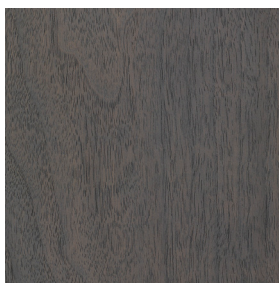

MATTALIANO

FINISHES [RESIDENTIAL & CONTRACT]

OAK

WIRED NATURAL OAK CERUSE

WIRED FUMED OAK CERUSE

WIRED OLIVE OAK CERUSE

WIRED MINK OAK CERUSE

WIRED DARK VINEGAR OAK CERUSE

WIRED GREY OAK CERUSE

SANDBLASTED NATURAL OAK CERUSE

SANDBLASTED FUMED OAK CERUSE

SANDBLASTED OLIVE OAK CERUSE

SANDBLASTED MINK OAK CERUSE

SANDBLASTED DARK VINEGAR OAK CERUSE

WALNUT

GRAPHITE WALNUT

GREIGE WALNUT

LIGHT WALNUT CERUSE

OILED WALNUT

MADURO

IMAGES ARE INTENDED ONLY TO SHOW PATTERN AND COLOR REPRESENTATION OF MATTALIANO WOOD FINISHES. PLEASE VISIT OR CONTACT ONE OF OUR SHOWROOM REPRESENTATIVES TO REQUEST WOOD FINISH SAMPLES FOR A BETTER REPRESENTATION OF THE SPECIES. PLEASE KEEP IN MIND WOOD IS A NATURAL MATERIAL. THERE MAY BE COLOR AND GRAIN VARIATIONS.